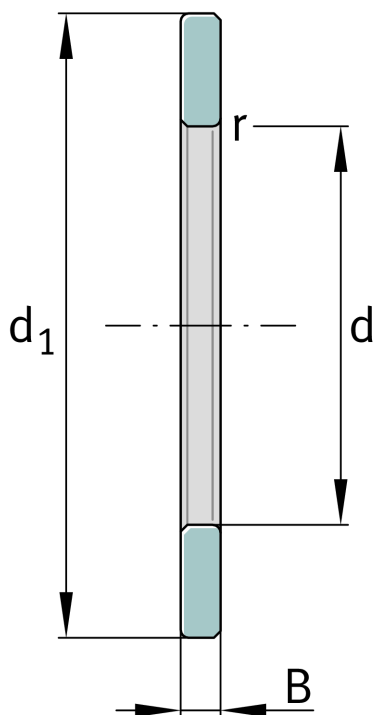

**WS81109**

Shaft locating washer

Schaeffler ID:
0000253050000Axial cylindrical roller bearings 811, single
direction, comprising K811, GS, WS

Technical information

**Main Dimensions & Performance Data**

d	45 mm	Bore diameter
d ₁	65 mm	Lip diameter shaft washer
B	4 mm	Height shaft washer
	51 g	Weight

Mounting dimensions

r _{min}	0.6 mm	minimum chamfer dimension
------------------	--------	---------------------------